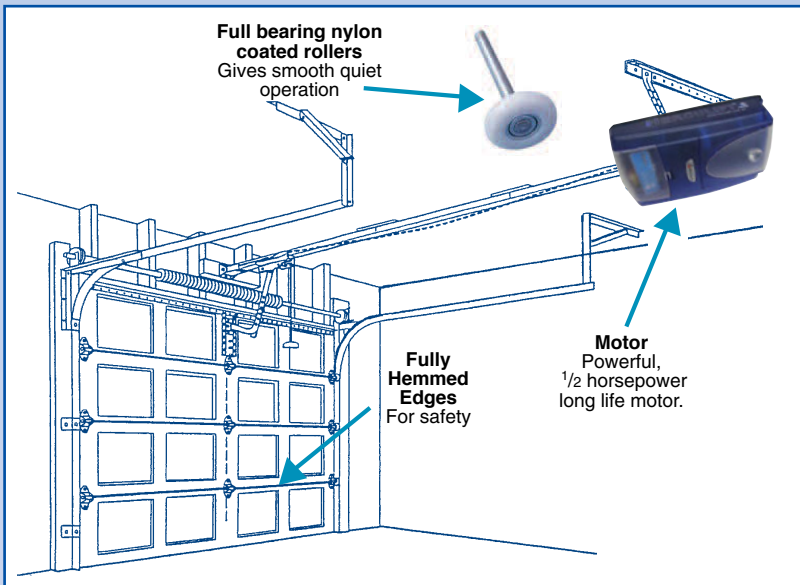

Technical Information, Features and Options