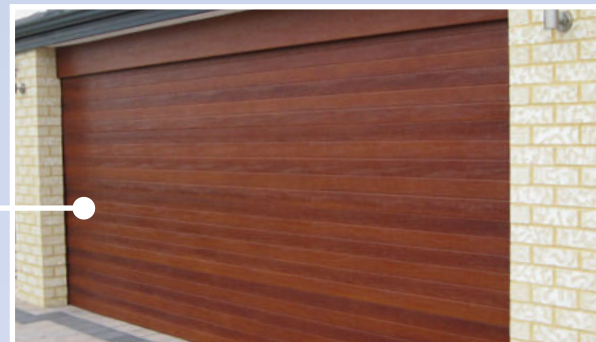

Cedar painted Timber-Look

Mediterranean