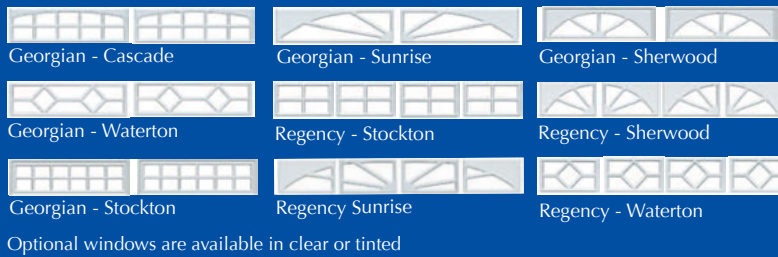

Window Options